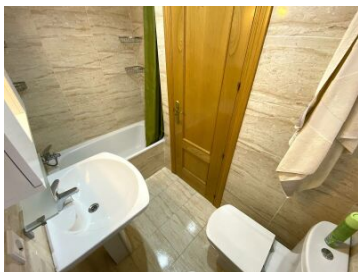

Expert Services

rent@expertservices.es / +34 653 876 375 / www.expertservices.es