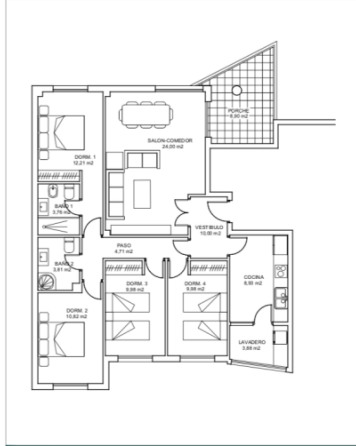

Expert Services

rent@expertservices.es / +34 653 876 375 / www.expertservices.es