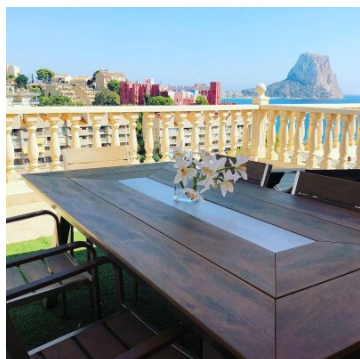

Sunny duplex penthouse with sea views

Reference: P 2009

Ático

Calpe

1990

2

2

77.00m²

0.00m²

Piscina

Yes

Price: 235.000 €