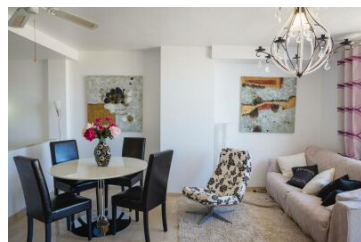

Sunny duplex penthouse with sea views

Reference: P 2009

Ático

Calpe

1990

2

2

77.00m²

0.00m²

Piscina

Yes

Price: 235.000 €