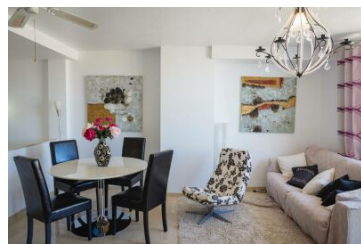

Sunny duplex penthouse with sea views

Reference: P 2009

Ático

Calpe

1990

2

2

77.00m²

0.00m²

Piscina

Yes

Price: 235.000 €