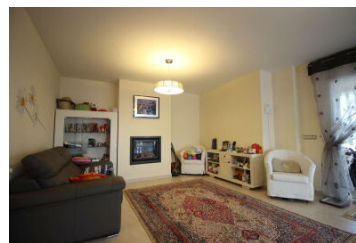

 250.00m²

 803.00m²

 Piscina privada

 Yes

 Yes

Precio: From 250€/day

Expert Services

rent@expertservices.es / +34 653 876 375 / www.expertservices.es