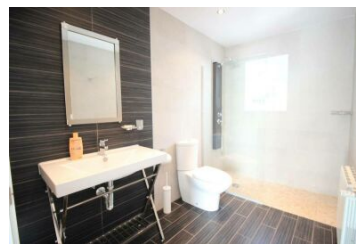

Expert Services

rent@expertservices.es / +34 653 876 375 / www.expertservices.es