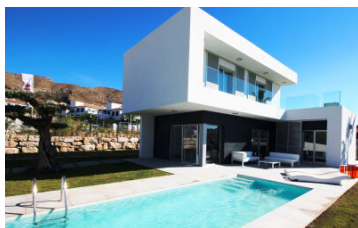

 590.00m²

 Piscina privada

 D°

**Ñ3/4D, D1/4D3/4ÑÑÑ: 575.000
€**

Expert Services

rent@expertservices.es / +34 653 876 375 / www.expertservices.es