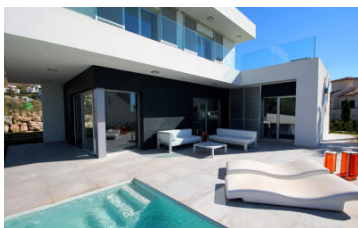

 590.00m²

 Piscina privada

 D°

**Ñ3/4D, D1/4D3/4ÑÑÑ: 575.000
€**

Expert Services

rent@expertservices.es / +34 653 876 375 / www.expertservices.es